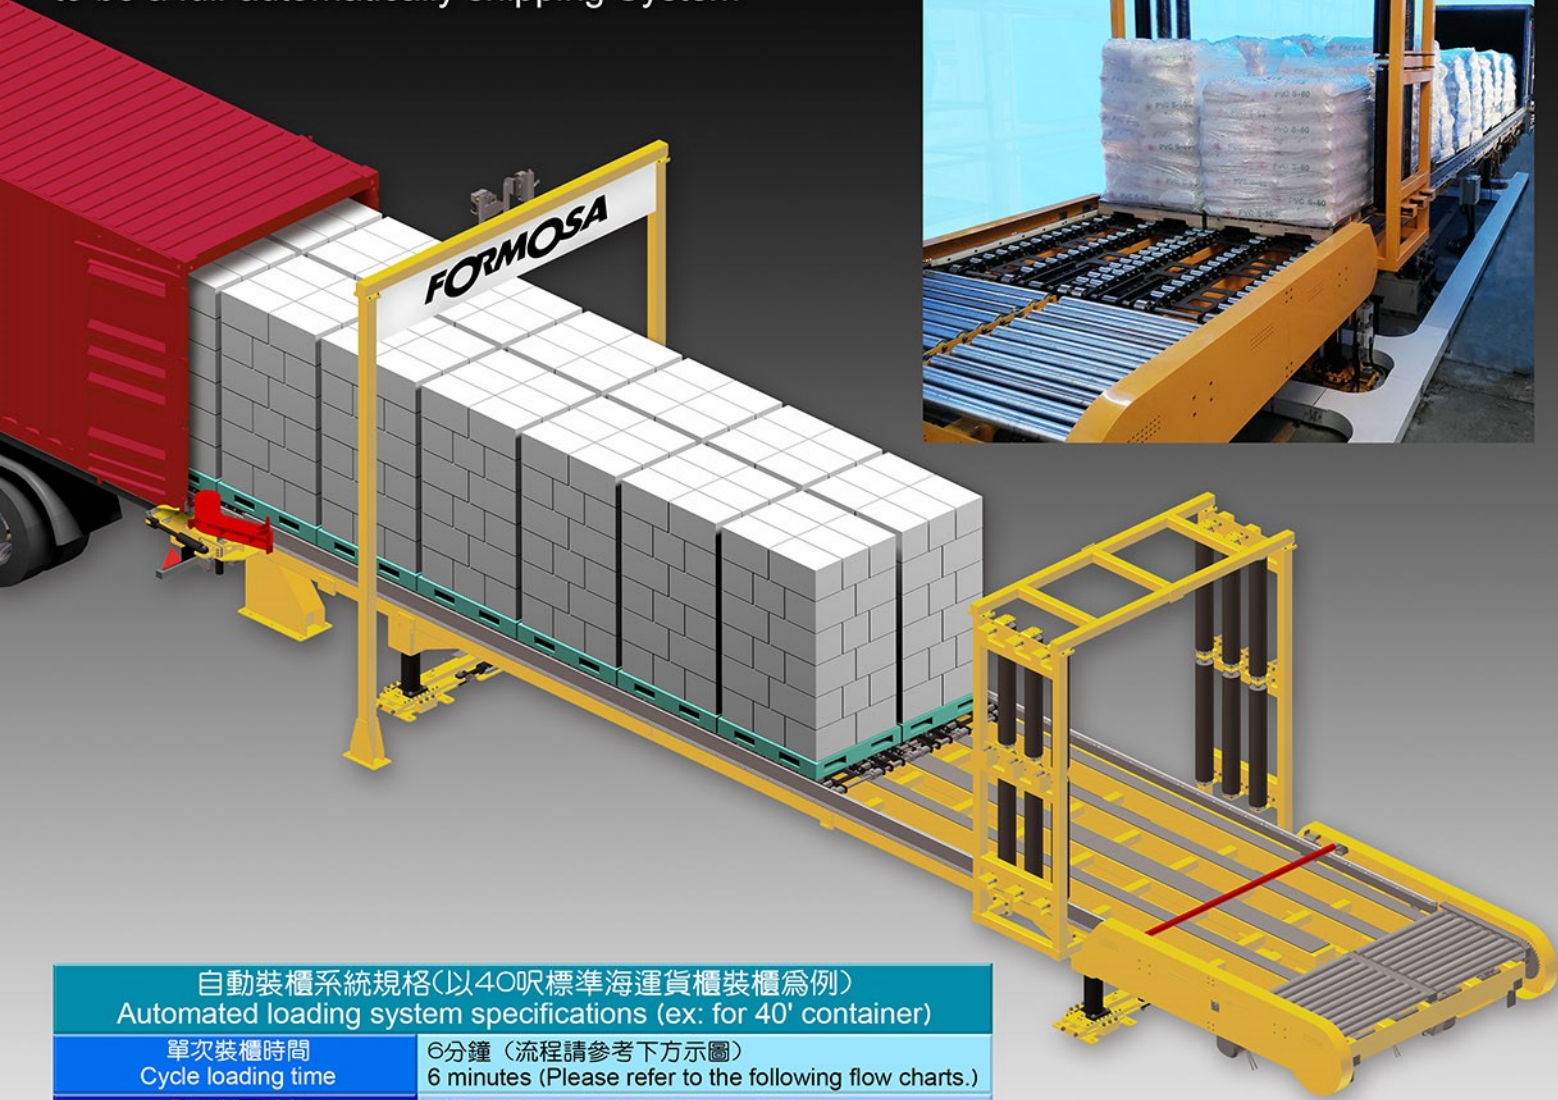

自動裝櫃系統

Automated loading system

節省裝櫃時間、人力，
可與自動倉儲整合成完整的出貨系統
Time saving and labor free, working with AS/RS
to be a full-automatically shipping System

自動裝櫃系統規格(以40呎標準海運貨櫃裝櫃為例) Automated loading system specifications (ex: for 40' container)	
單次裝櫃時間 Cycle loading time	6分鐘 (流程請參考下方示圖) 6 minutes (Please refer to the following flow charts.)
貨櫃對正功能 Container positioning function	手動貨櫃對正 / 自動貨櫃對正(選配) Manual /Automatic (Option)
平台高度調整 Adjustment for platform height	對應不同車高 Suitable for different height of trucks