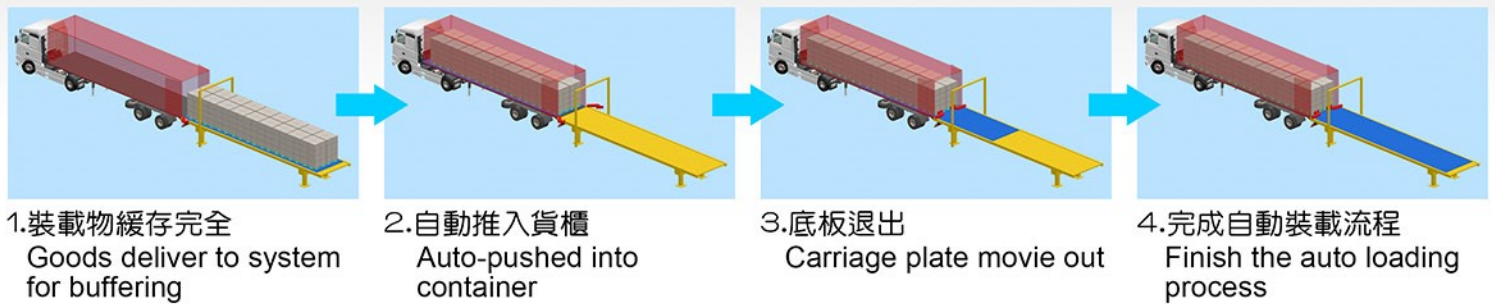

自動裝櫃系統

Automated loading system

節省裝櫃時間、人力，
可與自動倉儲整合成完整的出貨系統
Time saving and labor free, working with AS/RS
to be a full-automatically shipping System

自動裝櫃系統規格(以40呎標準海運貨櫃裝櫃為例) Automated loading system specifications (ex: for 40' container)	
單次裝櫃時間 Cycle loading time	6分鐘 (流程請參考下方示圖) 6 minutes (Please refer to the following flow charts.)
貨櫃對正功能 Container positioning function	手動貨櫃對正 / 自動貨櫃對正(選配) Manual /Automatic (Option)
平台高度調整 Adjustment for platform height	對應不同車高 Suitable for different height of trucks